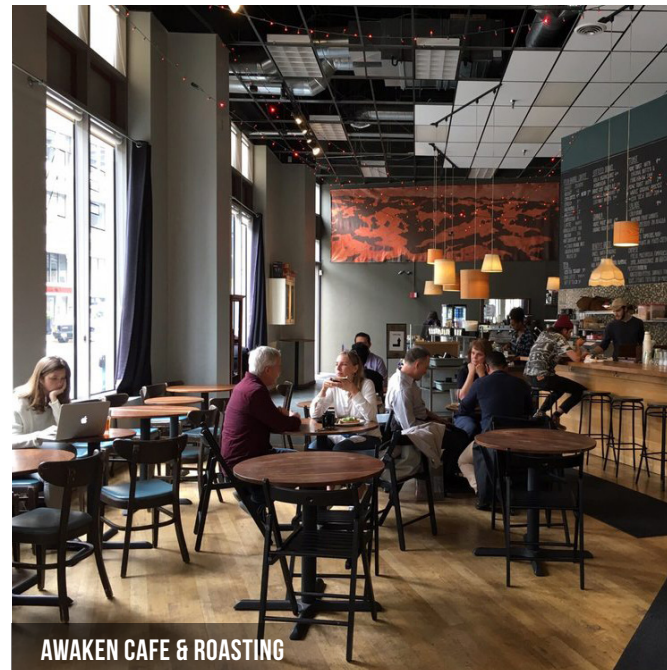

1742 FRANKLIN STREET