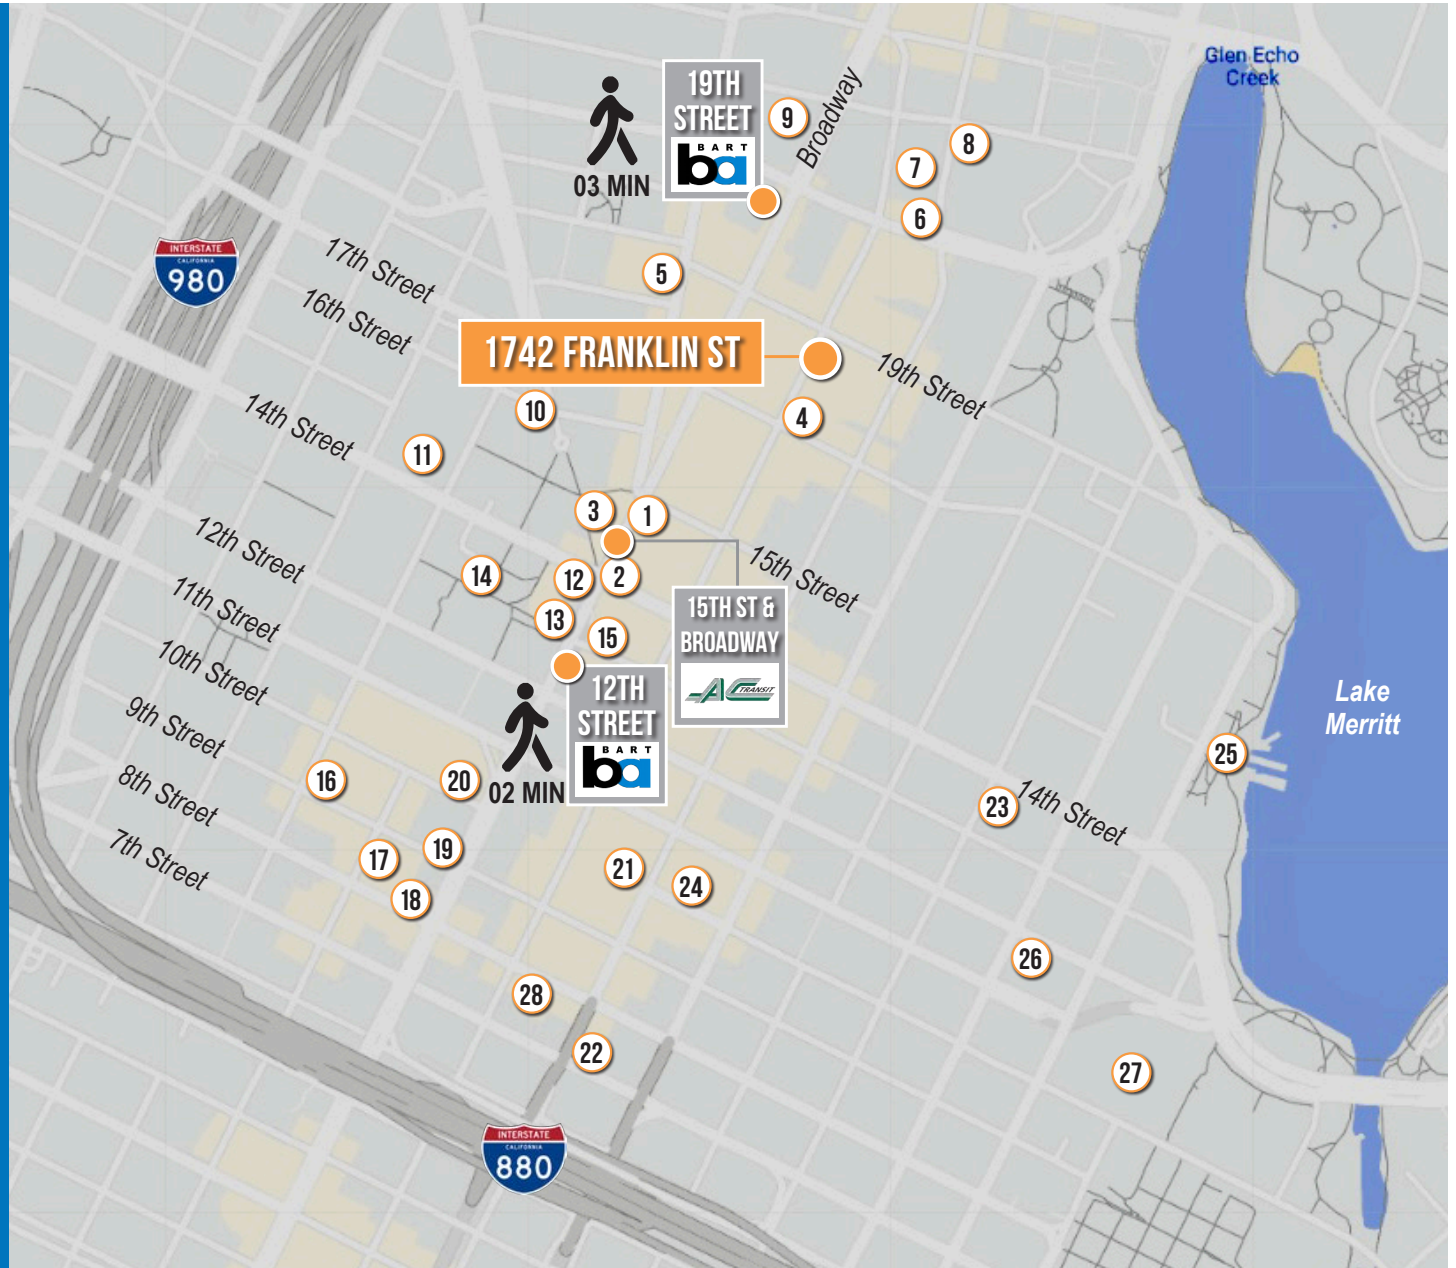

## LOCATION OVERVIEW

Highly desirable Downtown Oakland location, walkable to many amenities, transportation and to surrounding neighborhoods.

**03 MIN** to 19th St AC Transit  
**04 MIN** to 19th St BART  
**04 MIN** to Fox Theater

**07 MIN** to West Oakland  
**09 MIN** to North Oakland  
**10 MIN** to Alameda

**03 MIN** to 980 On-Ramp  
**05 MIN** to 880 On-Ramp  
**09 MIN** to 580 On-Ramp

## NEARBY AMENITIES

- 1..... Metro by T-Mobile
- 2..Gus's World Famous Fried Chicken
- 3..... Awaken Cafe & Roasting
- 4..... The UPS Store
- 5..... Fox Theater
- 6..... Chase Bank
- 7..... Wells Fargo
- 8.....24 Fitness
- 9.....Paramount Theater Oakland
- 10 World Famous HOTBOYS Chicken
- 11..... Oakland City Hall
- 12..... Walgreens
- 13..... Citibank
- 14..... Subway
- 15..... Chipotle
- 16.....Swan's Market
- 17..... Square Pie Guys
- 18..... Sweetgreen
- 19.....Fittesse
- 20..... Oakland Convention Center
- 21..... Pacific Renaissance Plaza
- 22..... Cathay Bank
- 23..... McDonald's
- 24..... Shan Dong
25. The Lake Chalet Seafood Bar & Grill
- 26..... Mad Oak Bar 'N' Yard
- 27..... Oakland Museum of California
- 28..... New Gold Medal Restaurant