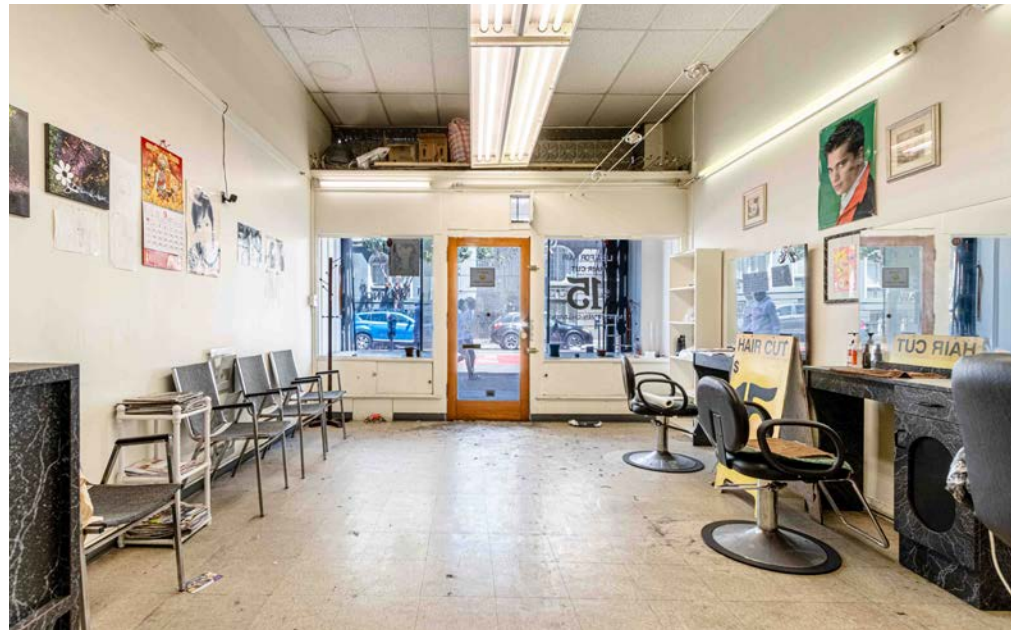

+/- 690 Square Feet

RENTAL RATE

\$2,000 / Month, Industrial Gross

AVAILABLE

Immediately

BUILDING ATTRIBUTES

- + Glass Facade
- + One (1) Restroom
- + Former Salon Space
- + Lower Level Storage Room

683 O'FARREL STREET