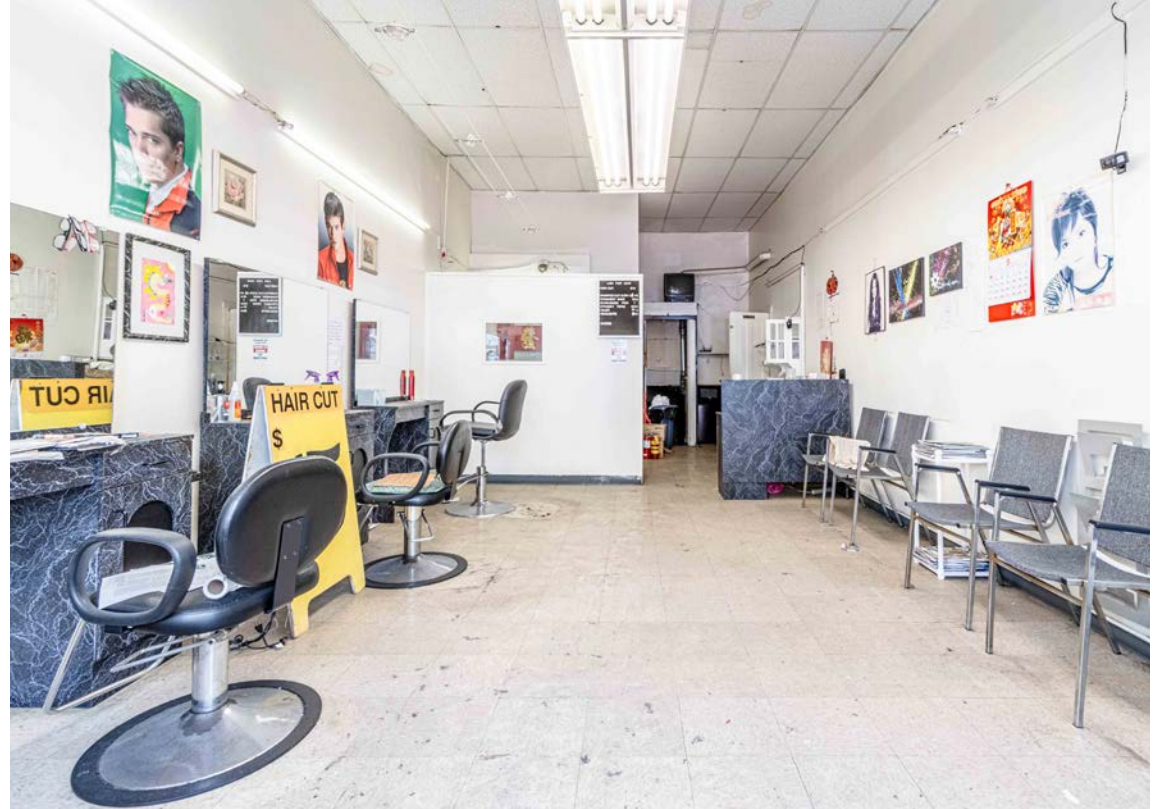

+/- 690 Square Feet

RENTAL RATE

\$2,000 / Month, Industrial Gross

AVAILABLE

Immediately

BUILDING ATTRIBUTES

- + Glass Facade
- + One (1) Restroom
- + Former Salon Space
- + Lower Level Storage Room

683 O'FARREL STREET