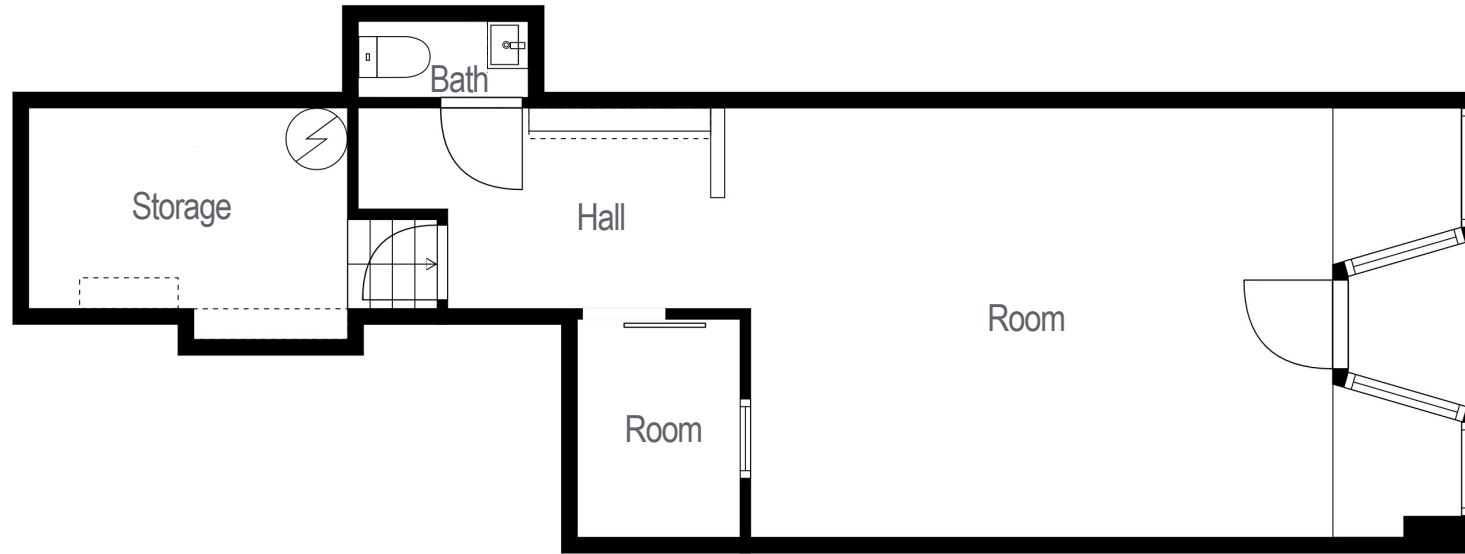

+/- 690 Square Feet

RENTAL RATE

\$2,000 / Month, Industrial Gross

AVAILABLE

Immediately

BUILDING ATTRIBUTES

- + Glass Facade
- + One (1) Restroom
- + Former Salon Space
- + Lower Level Storage Room

683 O'FARREL STREET

683 O'FARRELL STREET

FLOOR PLAN

+/- 690 Square Feet

O'Farrell Street

683 O'FARRELL STREET

LOCATION OVERVIEW

Located on Tenderloin of San Francisco, the subject property is situated in a well established neighborhood.