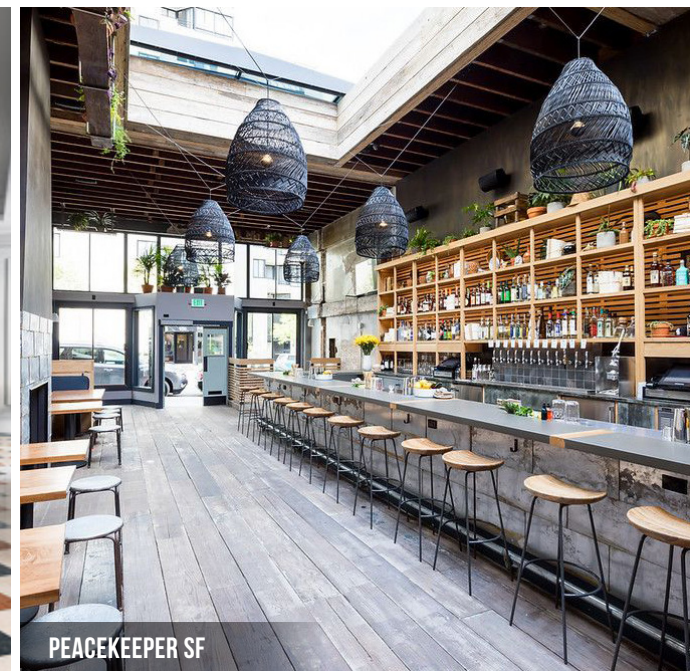

683 O'FARREL STREET