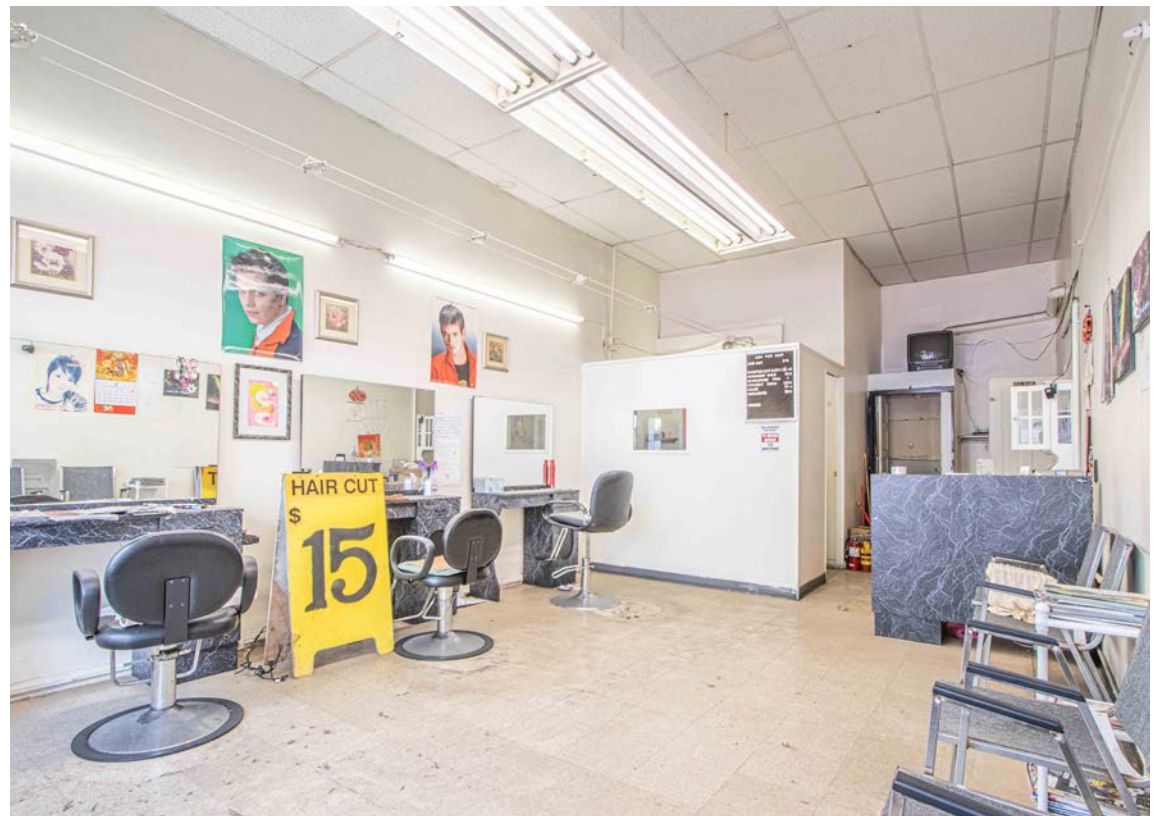

+/- 690 Square Feet

RENTAL RATE

\$2,000 / Month, Industrial Gross

AVAILABLE

Immediately

BUILDING ATTRIBUTES

- + Glass Facade
- + One (1) Restroom
- + Former Salon Space
- + Lower Level Storage Room

683 O'FARREL STREET