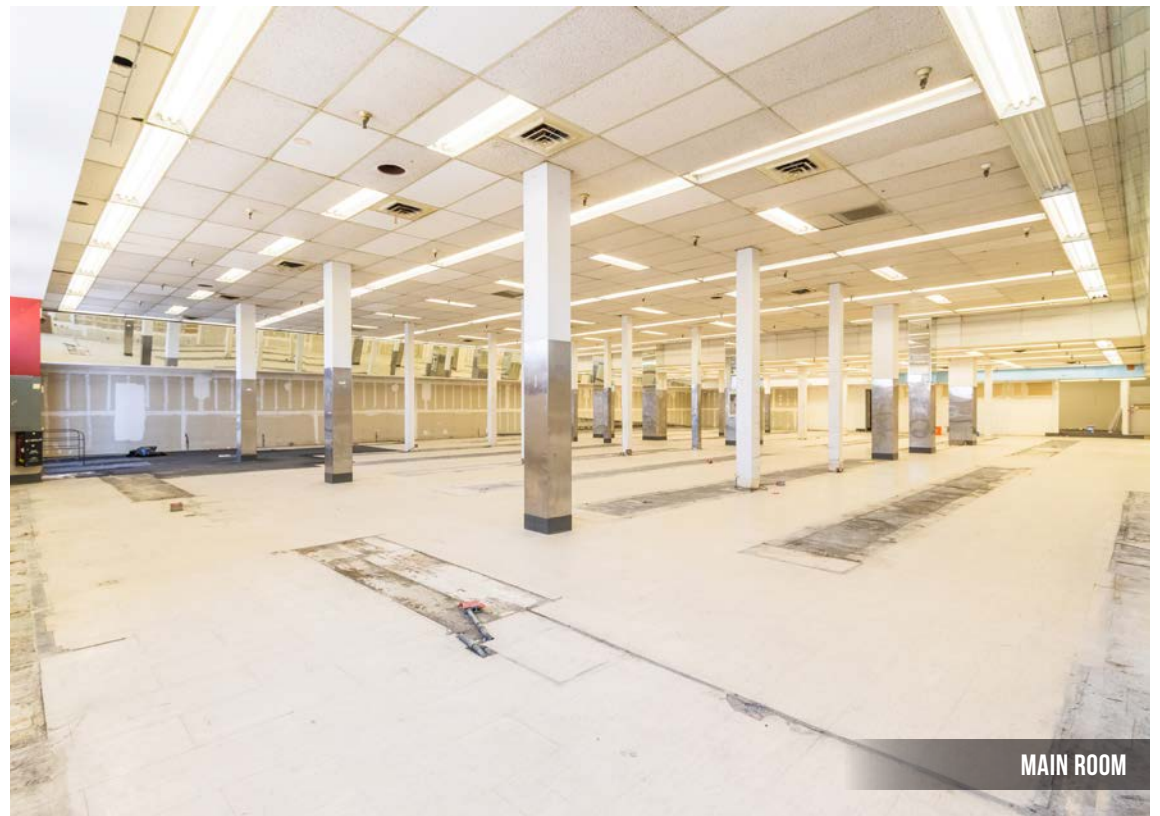

Mezzanine: +/- 2,508 Square Feet

Ground Floor: +/- 10,283 Square Feet

TOTAL: +/- 12,791 Square Feet

RENTAL RATE

Call Agent For Pricing

AVAILABLE

Immediately

BUILDING ATTRIBUTES

- + Significant Frontage
- + Large Signage Opportunity
- + Multiple Restrooms
- + Garage With Loading Dock
- + High Visibility Space From Ocean Avenue And Mission Street

4645 MISSION STREET

MEZZANINE

MEZZANINE

GARAGE / LOADING

RECEIVING ROOM

4645 MISSION STREET

FLOOR PLAN

Mezzanine: +/- 10,283 Square Feet
Ground Floor: +/- 2,508 Square Feet
TOTAL: +/- 12,791 Square Feet

4645 MISSION STREET

LOCATION OVERVIEW

Located just in the Mission Terrace neighborhood of San Francisco. The subject property is well located nearby amenities and public transportation.