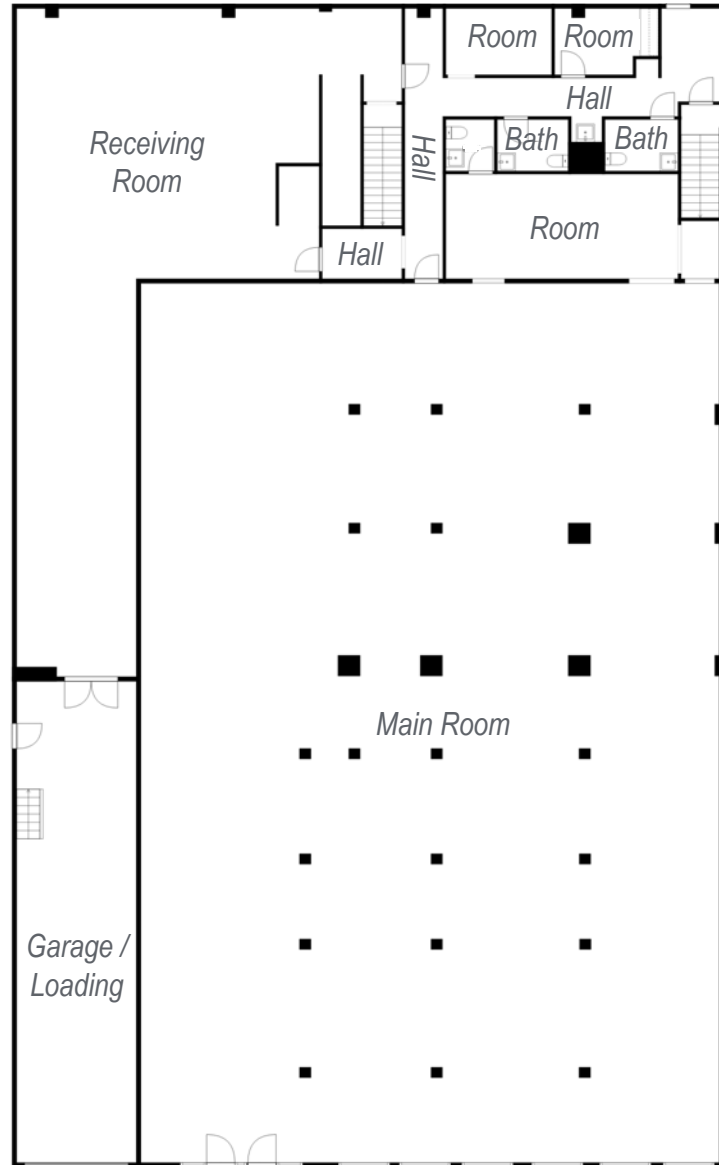

Mezzanine: +/- 2,508 Square Feet

Ground Floor: +/- 10,283 Square Feet

TOTAL: +/- 12,791 Square Feet

RENTAL RATE

Call Agent For Pricing

AVAILABLE

Immediately

BUILDING ATTRIBUTES

- + Significant Frontage
- + Large Signage Opportunity
- + Multiple Restrooms
- + Garage With Loading Dock
- + High Visibility Space From Ocean Avenue And Mission Street

4645 MISSION STREET

MEZZANINE

MEZZANINE

GARAGE / LOADING

RECEIVING ROOM

4645 MISSION STREET

FLOOR PLAN

Mezzanine: +/- 10,283 Square Feet
Ground Floor: +/- 2,508 Square Feet
TOTAL: +/- 12,791 Square Feet

4645 MISSION STREET

LOCATION OVERVIEW

Located just in the Mission Terrace neighborhood of San Francisco. The subject property is well located nearby amenities and public transportation.