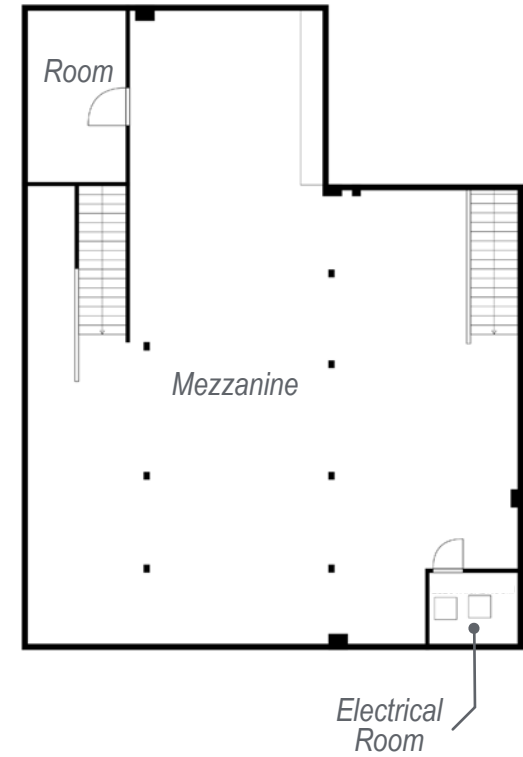

GARAGE / LOADING

RECEIVING ROOM

4645 MISSION STREET

FLOOR PLAN

Mezzanine: +/- 10,283 Square Feet
Ground Floor: +/- 2,508 Square Feet
TOTAL: +/- 12,791 Square Feet

4645 MISSION STREET

LOCATION OVERVIEW

Located just in the Mission Terrace neighborhood of San Francisco. The subject property is well located nearby amenities and public transportation.