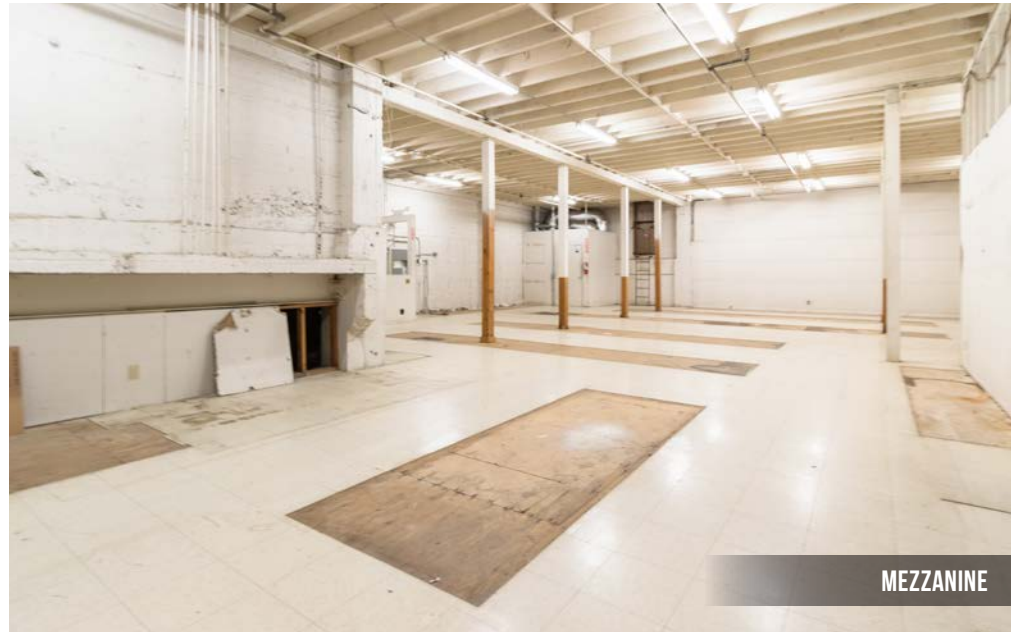

Mezzanine: +/- 2,508 Square Feet

Ground Floor: +/- 10,283 Square Feet

TOTAL: +/- 12,791 Square Feet

RENTAL RATE

Call Agent For Pricing

AVAILABLE

Immediately

BUILDING ATTRIBUTES

- + Significant Frontage
- + Large Signage Opportunity
- + Multiple Restrooms
- + Garage With Loading Dock
- + High Visibility Space From Ocean Avenue And Mission Street

4645 MISSION STREET

MEZZANINE

MEZZANINE

GARAGE / LOADING

RECEIVING ROOM

4645 MISSION STREET

FLOOR PLAN

Mezzanine: +/- 10,283 Square Feet
Ground Floor: +/- 2,508 Square Feet
TOTAL: +/- 12,791 Square Feet

4645 MISSION STREET

LOCATION OVERVIEW

Located just in the Mission Terrace neighborhood of San Francisco. The subject property is well located nearby amenities and public transportation.