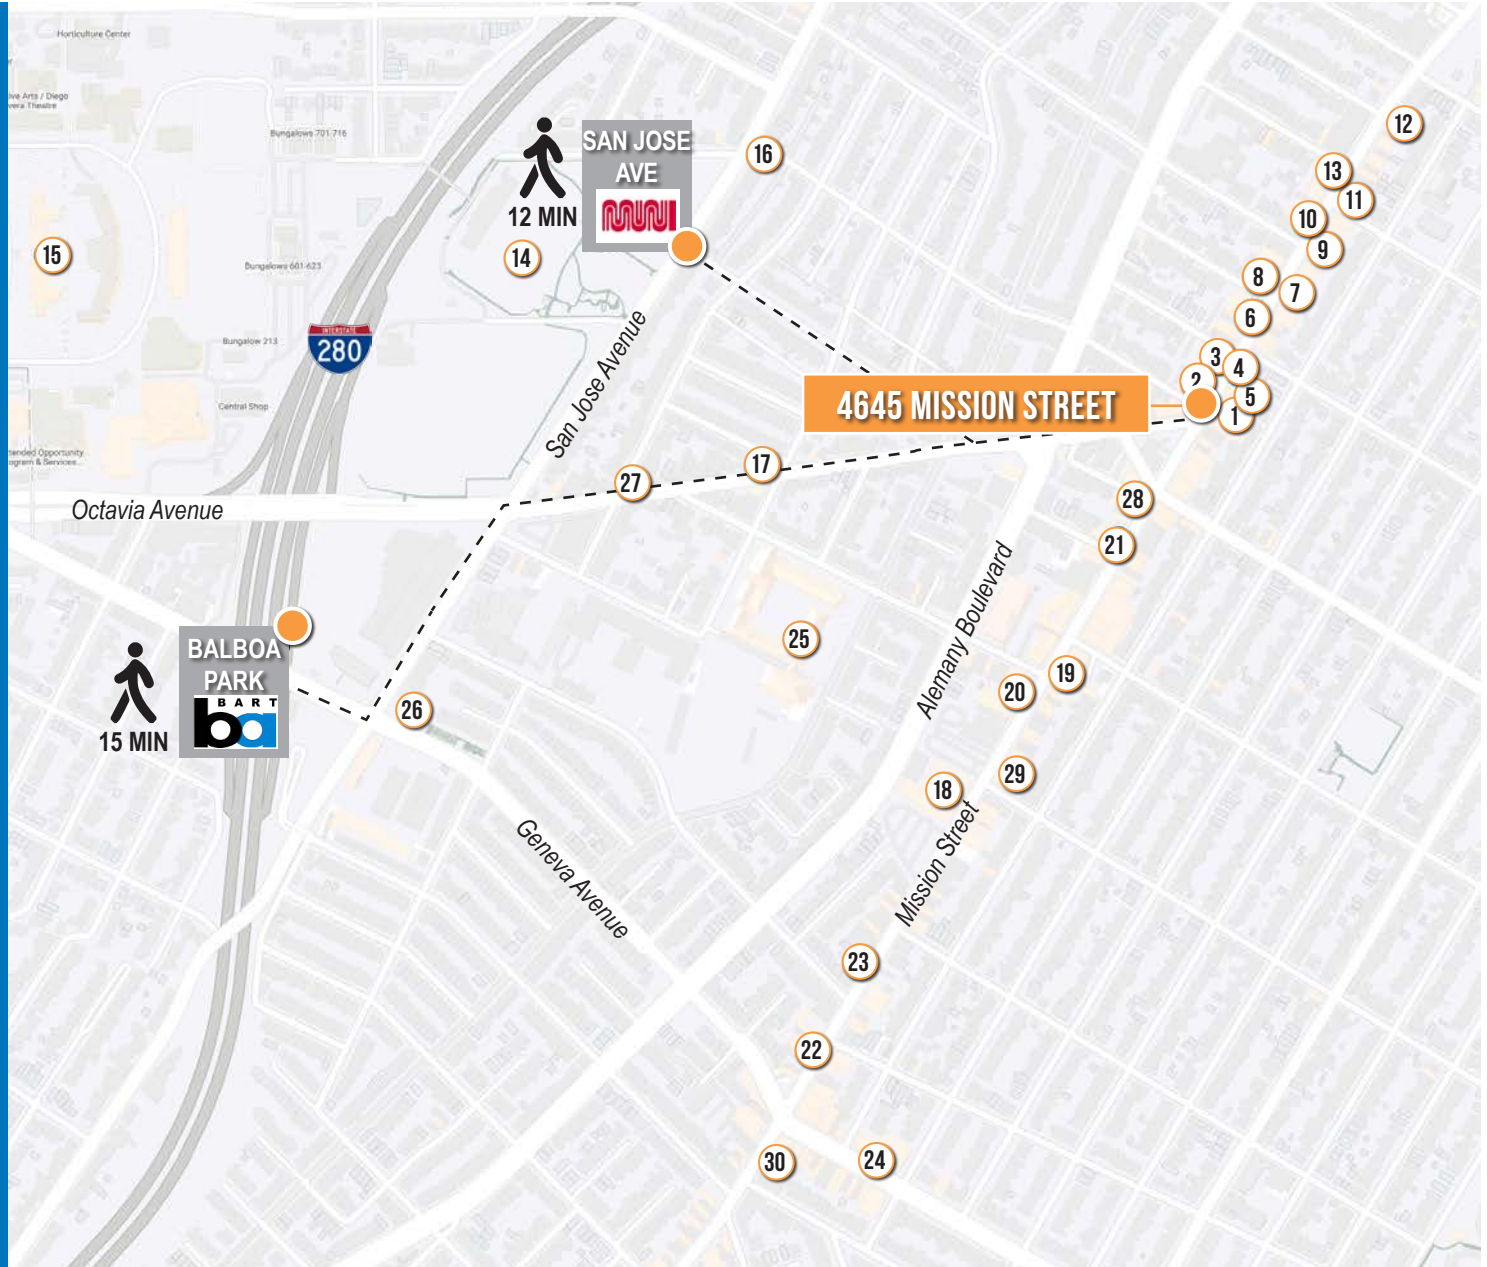

- + Significant Frontage
- + Large Signage Opportunity
- + Multiple Restrooms
- + Garage With Loading Dock
- + High Visibility Space From Ocean Avenue And Mission Street

4645 MISSION STREET

MEZZANINE

MEZZANINE

12 MIN to San Jose Ave Muni
13 MIN to Balboa Park
15 MIN to Balboa Park Bart

09 MIN to Noe Valley
12 MIN to SOMA
14 MIN to Mission District

03 MIN to 280 On-Ramp
07 MIN to 101 On-Ramp
10 MIN to 80 On-Ramp

4645 MISSION STREET

NEARBY AMENITIES

- 1.....Goodwill Store
- 2..... Boost Mobile
- 3..... El Chico Produce
- 4..... Tala Wine
- 5..... T-Mobile
- 6..... One Dollar Only
- 7..... Casa Lucaz #3
- 8..... O'Reilly Auto Parts
- 9..... Round Table Pizza
- 10..... Ann's Doughnut Coffee Shop
- 11..... Excelsior Coffee
- 12..... Amami Sushi Bistro
- 13..... Zabb Thai Cuisine
- 14..... Balboa Park
- 15..... City College of San Francisco
- 16..... Roxie Food Center
- 17..... Deli Man
- 18..... Safeway
- 19..... Taqueria El Farolito
- 20..... Gentilly
- 21..... Cumaica Coffee
- 22..... Rincon Latino Restaurant
- 23..... Little Joe's Pizza
- 24..... Walgreens
- 25..... Balboa High School
- 26..... Turo Cafe and Grill
- 27..... Pineapples
- 28..... Bottoms Up Bar & Lounge
- 29..... El Corazon Gallery
- 30..... Acme Workwear