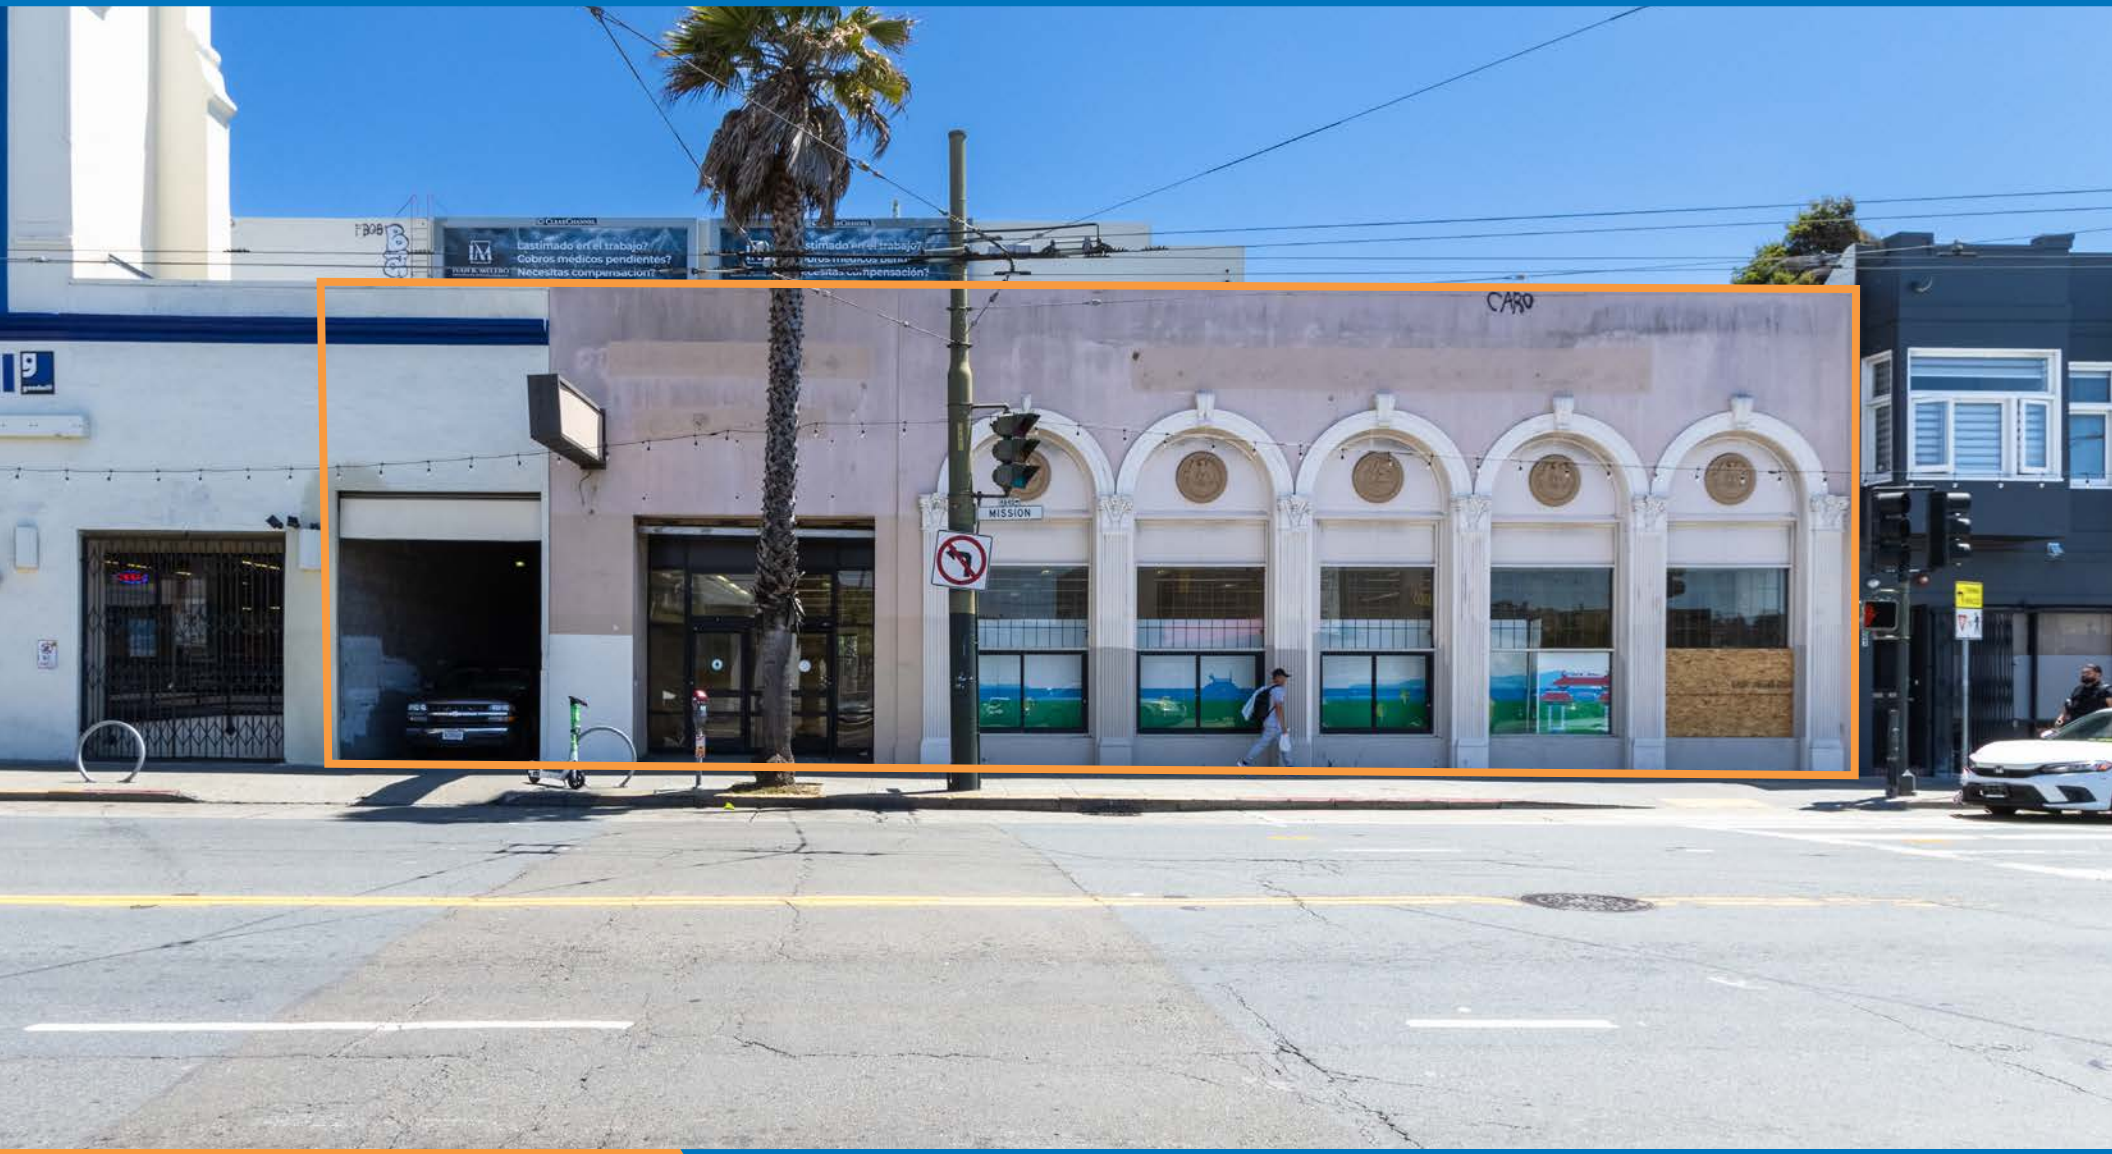

4645 MISSION STREET

FOR LEASE | LARGE FORMAT RETAIL WITH LOADING DOCK

TCP
TOUCHSTONE
COMMERCIAL PARTNERS

4645 MISSION STREET

PROPERTY SUMMARY

ADDRESS

4645 Mission Street, San Francisco, CA 94112

AVAILABLE SPACE

Mezzanine: +/- 2,508 Square Feet

Ground Floor: +/- 10,283 Square Feet

TOTAL: +/- 12,791 Square Feet

RENTAL RATE

Call Agent For Pricing

AVAILABLE

Immediately

BUILDING ATTRIBUTES

- + Significant Frontage
- + Large Signage Opportunity
- + Multiple Restrooms
- + Garage With Loading Dock
- + High Visibility Space From Ocean Avenue And Mission Street

4645 MISSION STREET

MEZZANINE

MEZZANINE

GARAGE / LOADING

RECEIVING ROOM

4645 MISSION STREET

FLOOR PLAN

Mezzanine: +/- 10,283 Square Feet
Ground Floor: +/- 2,508 Square Feet
TOTAL: +/- 12,791 Square Feet

4645 MISSION STREET

LOCATION OVERVIEW

Located just in the Mission Terrace neighborhood of San Francisco. The subject property is well located nearby amenities and public transportation.