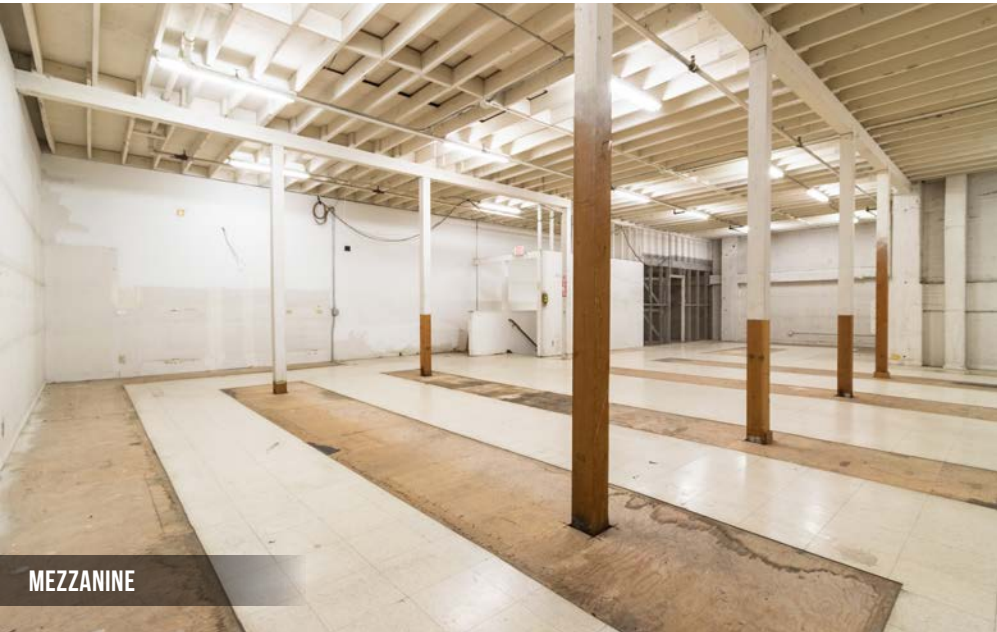

Mezzanine: +/- 2,508 Square Feet

Ground Floor: +/- 10,283 Square Feet

TOTAL: +/- 12,791 Square Feet

RENTAL RATE

Call Agent For Pricing

AVAILABLE

Immediately

BUILDING ATTRIBUTES

- + Significant Frontage
- + Large Signage Opportunity
- + Multiple Restrooms
- + Garage With Loading Dock
- + High Visibility Space From Ocean Avenue And Mission Street

4645 MISSION STREET

MEZZANINE

MEZZANINE

GARAGE / LOADING

RECEIVING ROOM

4645 MISSION STREET

FLOOR PLAN

Mezzanine: +/- 10,283 Square Feet
Ground Floor: +/- 2,508 Square Feet
TOTAL: +/- 12,791 Square Feet

4645 MISSION STREET

LOCATION OVERVIEW

Located just in the Mission Terrace neighborhood of San Francisco. The subject property is well located nearby amenities and public transportation.