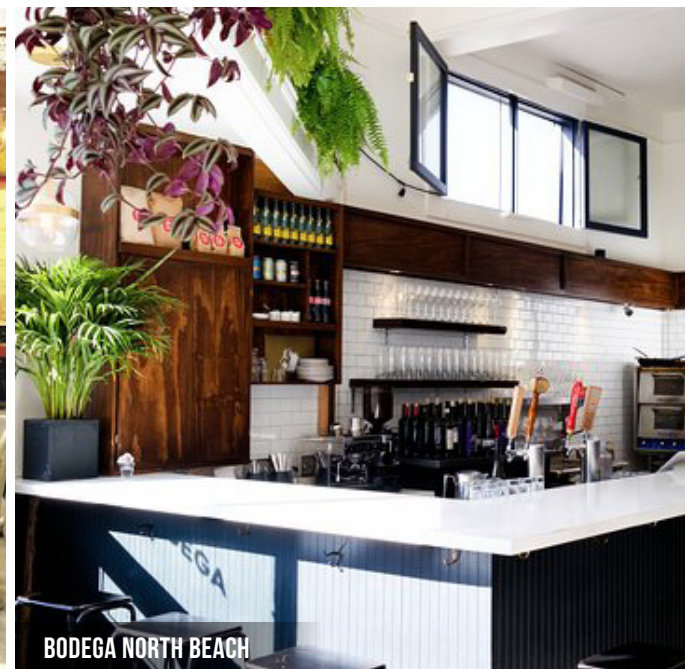

# Greenwich Street 800

JOE DIMAGGIO PLAYGROUND

WASHINGTON SQUARE PARK

BEACON COFFEE & PANTRY

KENNEDY'S IRISH PUB & CURRY HOUSE

BODEGA NORTH BEACH