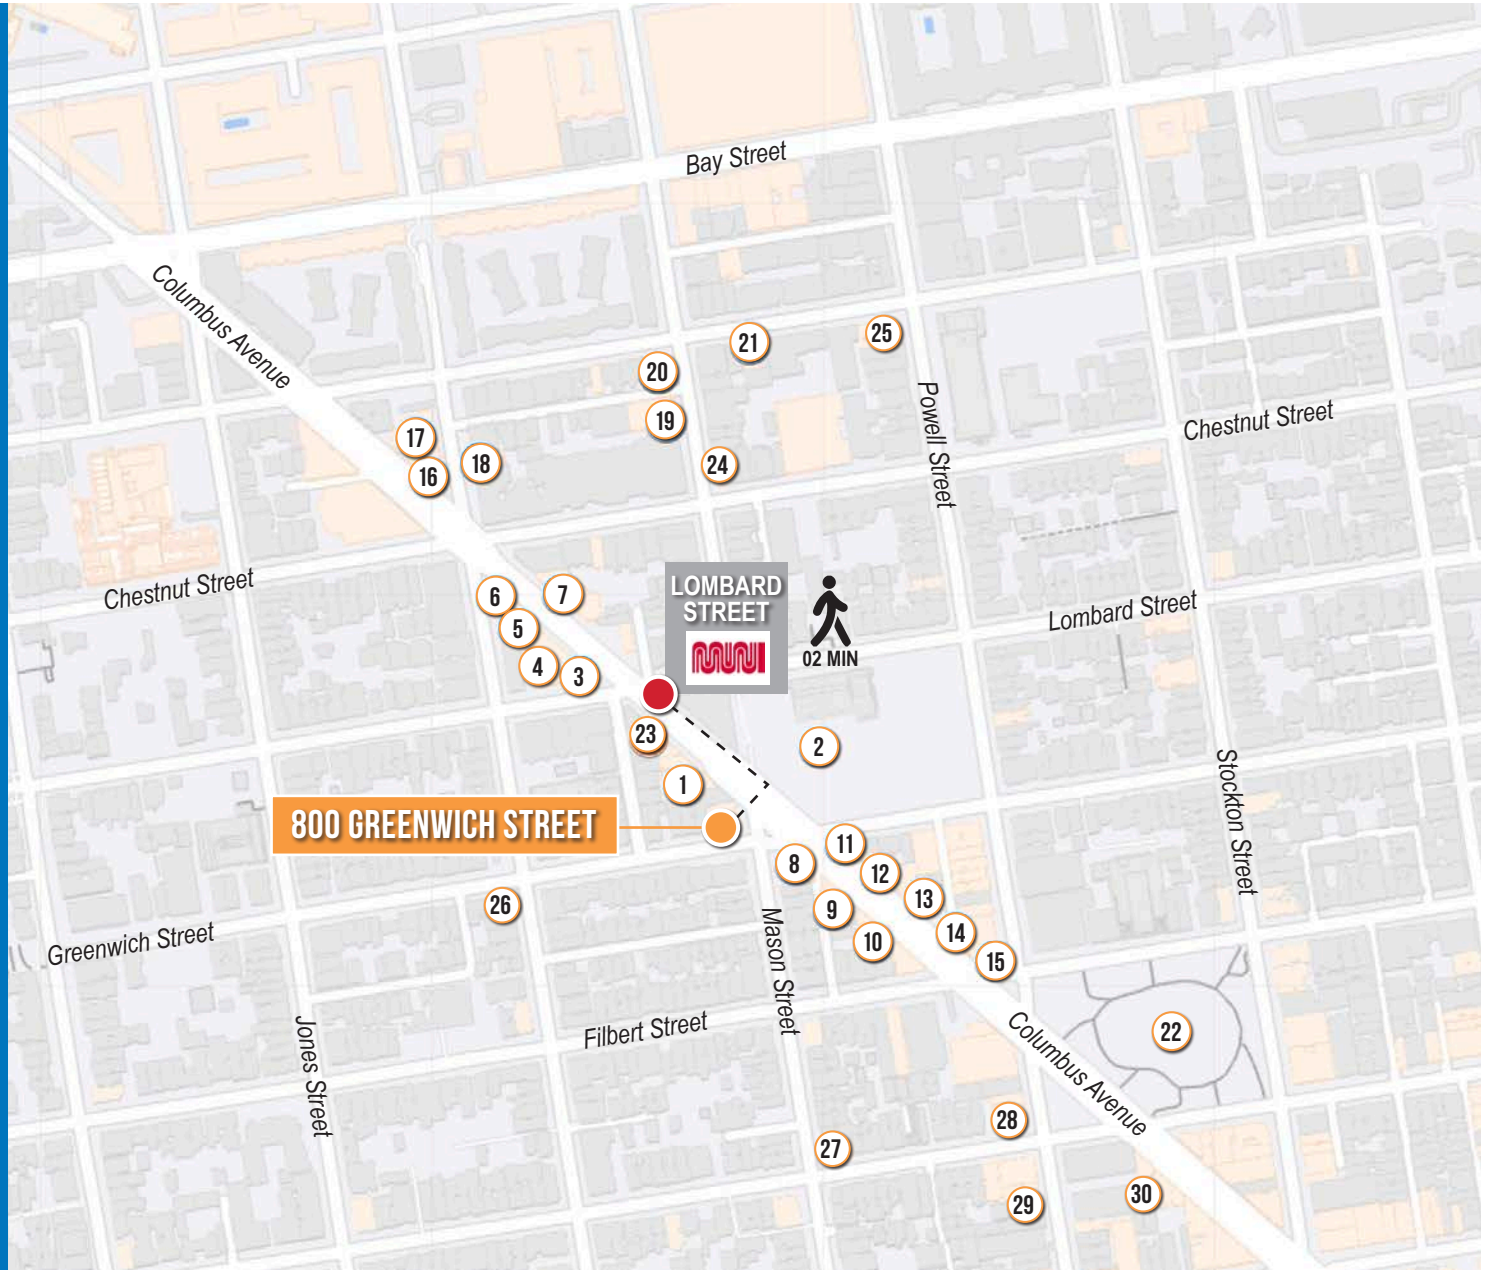

## LOCATION OVERVIEW

Desirable North Beach location, walkable to nearby amenities, public transportation and to surrounding neighborhoods.

**02 MIN** to Lombard St Muni  
**12 MIN** to Telegraph Hill  
**14 MIN** to Pier 39

**04 MIN** to Fisherman's Warf  
**09 MIN** to Union Square  
**13 MIN** to SOMA

**13 MIN** to 80 On-Ramp  
**15 MIN** to 101 On-Ramp  
**16 MIN** to 280 On-Ramp

## NEARBY AMENITIES

- 1..... Beacon Coffee & Pantry
- 2..... Joe DiMaggio Playground
- 3..... 901 Columbus
- 4..... Cobbs Comedy Club
- 5..... Curry Leaf
- 6..... La Rocca's Corner
- 7..... Golden 7
- 8..... Luisa's Restaurant Wine Bar
- 9..... Graffeo Coffee Roasting Co.
- 10..... Piccolo Forno
- 11..... XOX Truffles
- 12..... Le Sandwich
- 13..... The Italian Homemade Co.
- 14..... Bodega North Beach
- 15..... Victoria Pastry
- 16..... International Sports Bar
- 17..... Kennedy's Curry House & Pub
- 18..... Pat's Cafe
- 19..... Fior d'Italia
- 20..... Cilantro SF Taqueria
- 21..... Sweetie's Art Bar
- 22..... Washington Square Park
- 23..... Church of the Air-Cooled
- 24..... Caffe Capriccio
- 25..... Cafe Francisco
- 26..... RP Bespoke
- 27..... Trattoria Contadina
- 28..... Noren Izakaya
- 29..... Hilda and Jesse
- 30..... Il cilitano