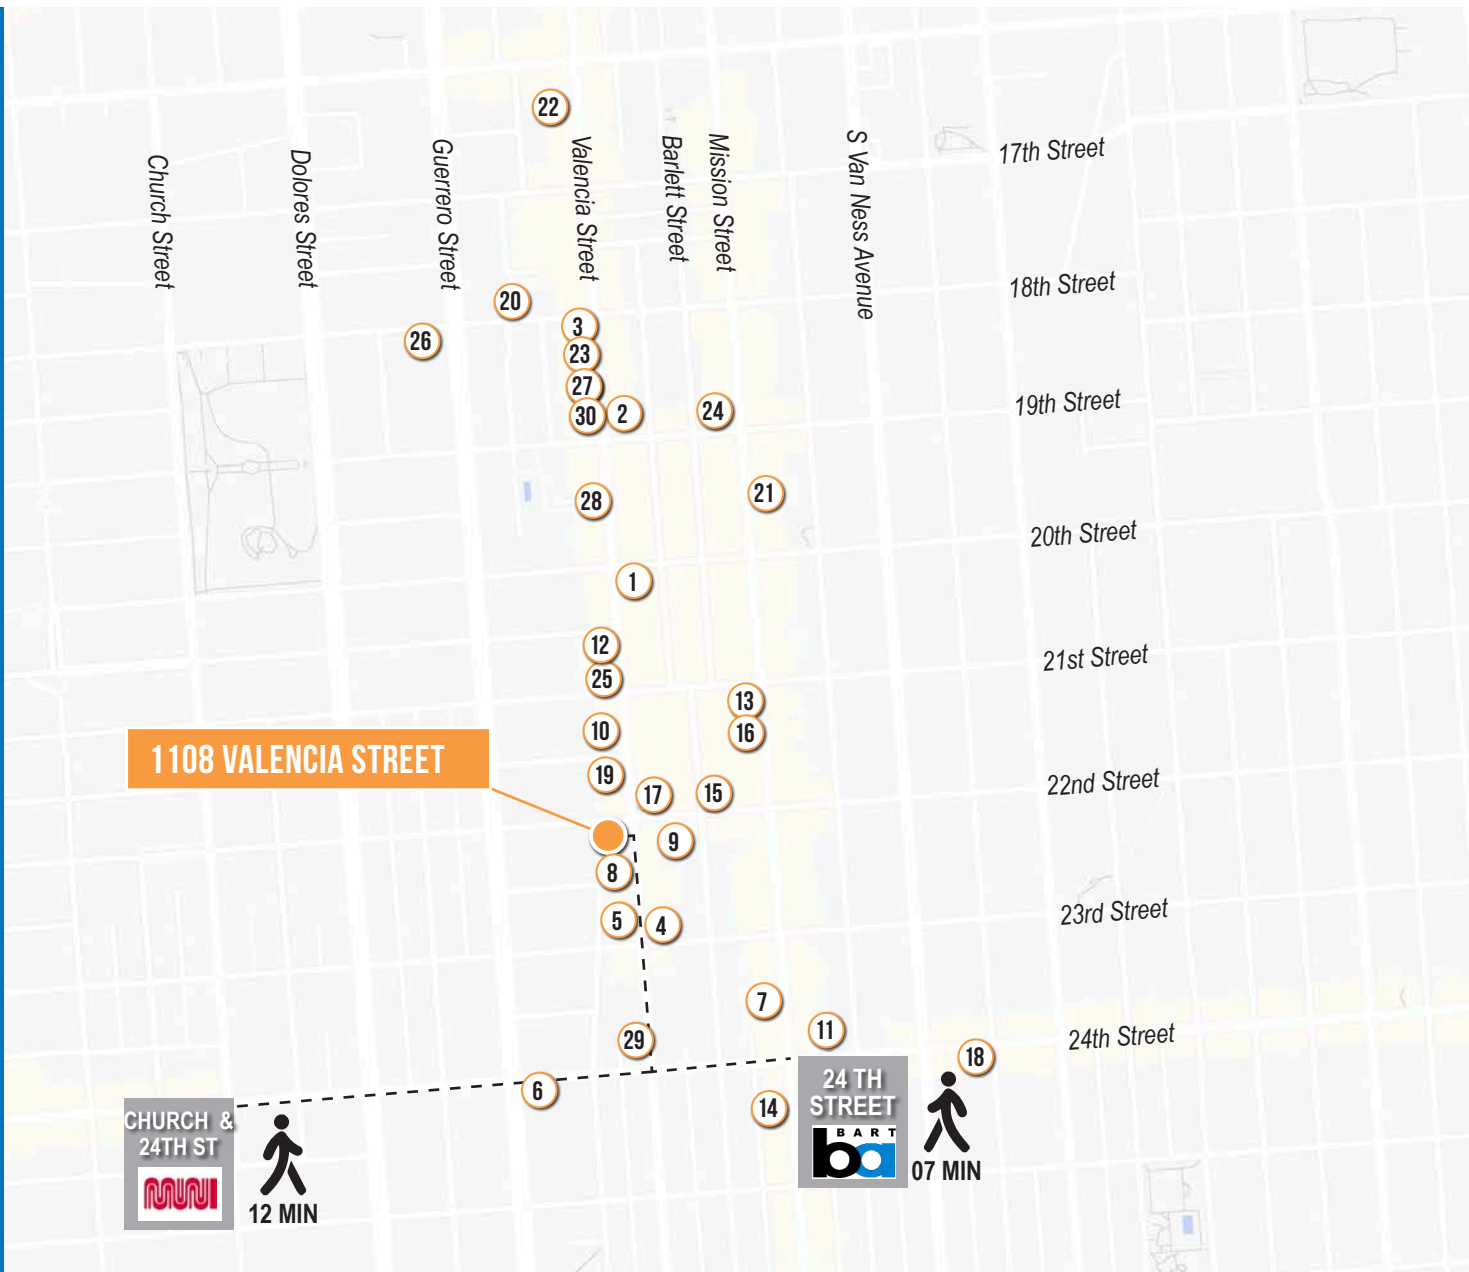

1108 VALENCIA STREET

FLOOR PLAN

1108 Valencia Street +/- 1,434 Square Feet

1108 VALENCIA STREET

LOCATION OVERVIEW

Located in the heart of San Francisco's Mission District, the subject property is well located in a rapidly changing neighborhood.

07 MIN to 24th Street Bart
12 MIN to Church St Muni
10 MIN to Dolores Park

09 MIN to Zuckerberg Hospital
15 MIN to South of Market
20 MIN to Financial District

07 MIN to 101 On-Ramp
12 MIN to 280 On-Ramp
17 MIN to 80 On-Ramp

1108 VALENCIA STREET

NEARBY AMENITIES

- 1..... Mixt
- 2..... Curio
- 3..... Yellow Moto
- 4..... Beretta
- 5..... Sanguchon Eatery
- 6..... Fiore Caffe
- 7..... Pollo Campero
- 8..... BOTTEGA
- 9..... Breakfast Little
- 10..... Ritual Coffee Roasters
- 11..... Itria
- 12..... Loló
- 13..... Arcana
- 14..... Rosamunde Sausage Grill
- 15..... Ivory & Vine SF
- 16..... Lolinda
- 17..... Boogaloos
- 18..... DONAJI
- 19..... Alnico
- 20..... Good Good Culture Club
- 21..... Casements Bar
- 22..... Limón
- 23..... Craftsman and Wolves
- 24..... Lazy Bear
- 25..... Señor Sisig
- 26..... Pizzeria Delphina
- 27..... Soulva
- 28..... The Beehive
- 29..... Arizmendi Bakery
- 30..... Dandelion Chocolate