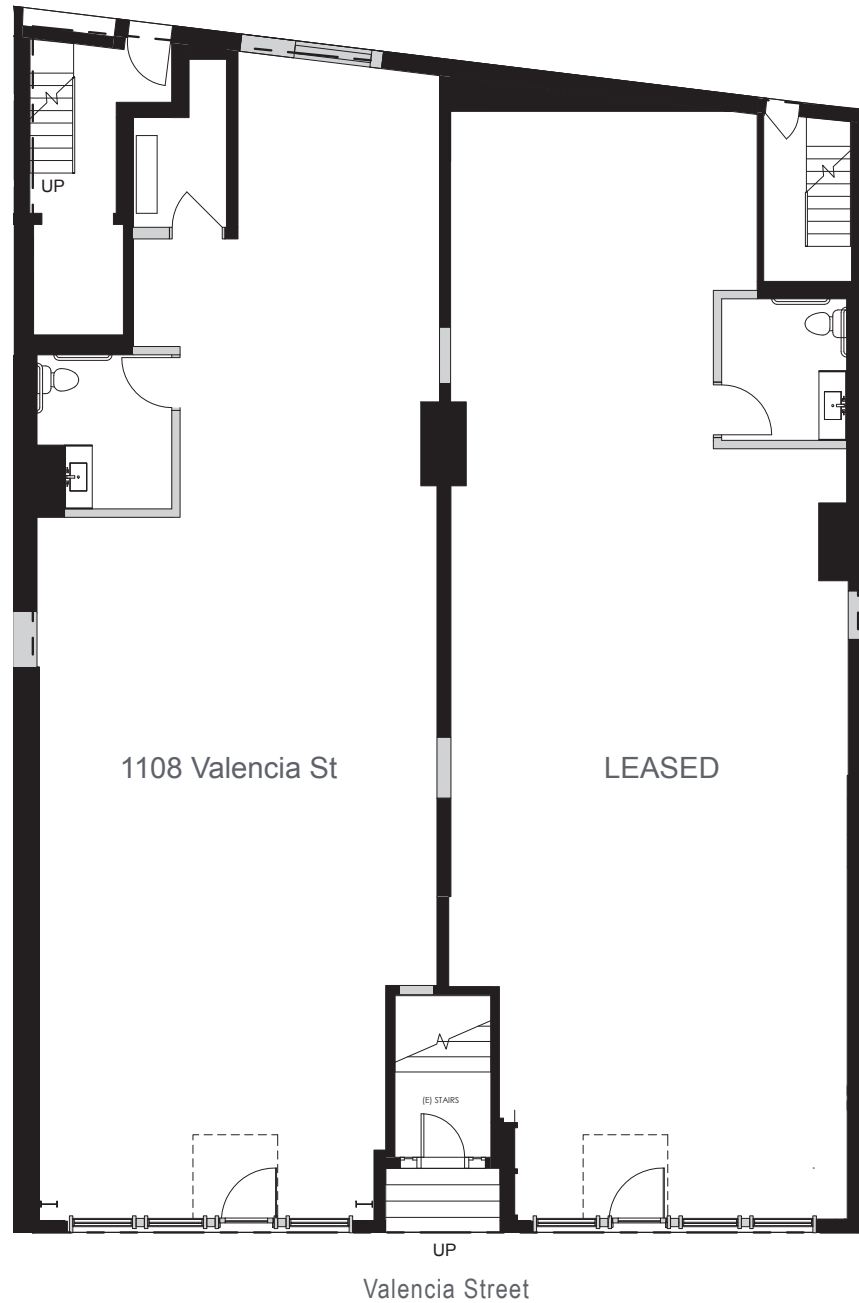

1108 VALENCIA STREET

FLOOR PLAN

1108 Valencia Street +/- 1,434 Square Feet

1108 VALENCIA STREET

LOCATION OVERVIEW

Located in the heart of San Francisco's Mission District, the subject property is well located in a rapidly changing neighborhood.