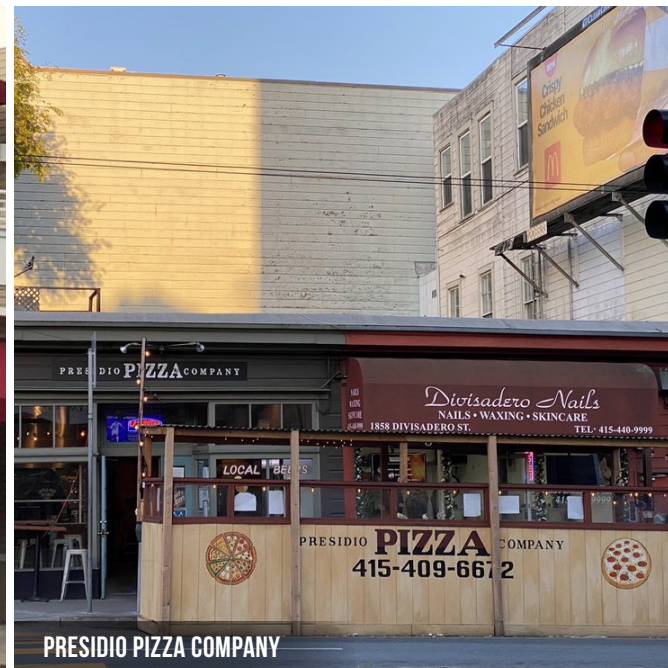

2300 SUTTER STREET

SWEET MAPLE

B. PATISSERIE

SCOPO DIVINO

PRESIDIO PIZZA COMPANY

CALIFORNIA TENNIS CLUB

2300 SUTTER
STREET

JARON ELIOPOULOS DRE # 01975155
415.608.6336 | jaron@tcpre.com