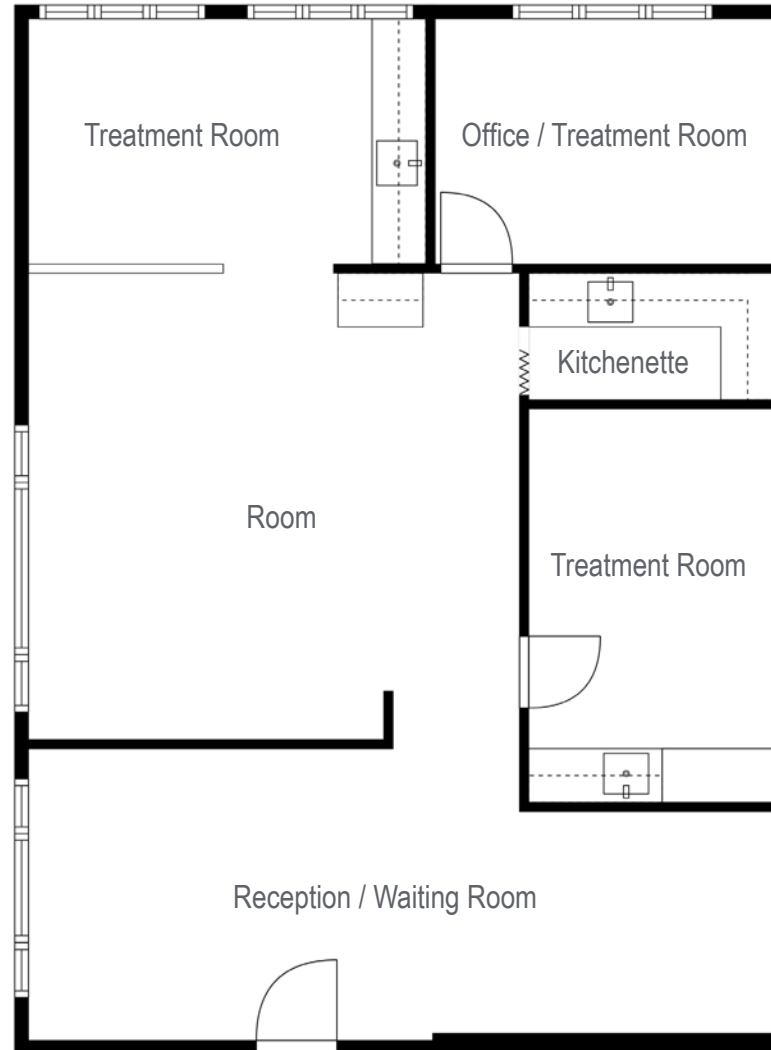

2300 SUTTER STREET

2300 SUTTER STREET

FLOOR PLAN

Suite 208: +/- 1,028 Square Feet

2300 SUTTER STREET

LOCATION OVERVIEW

Centrally located with easy access from the Sunset, Alamo Square, and surrounding neighborhoods. The subject property is well located within one block of UCSF Mount Zion Medical Center.