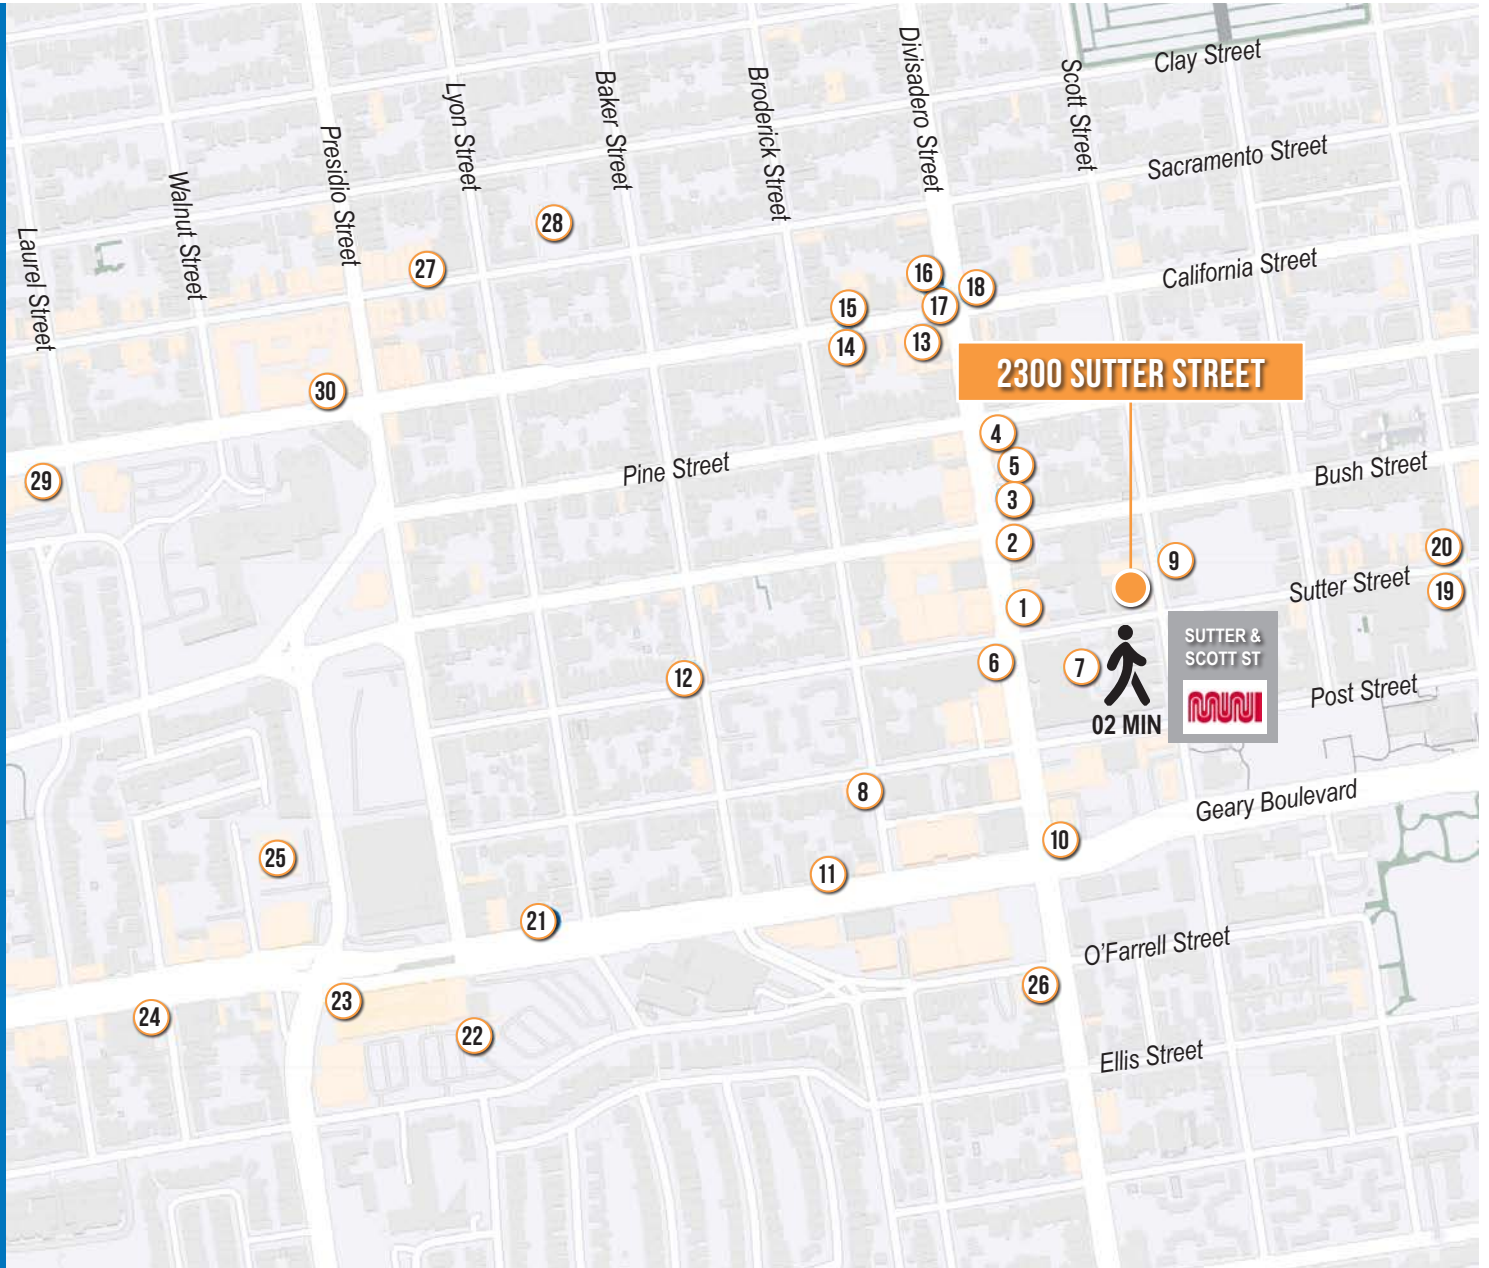

2300 SUTTER STREET

2300 SUTTER STREET

FLOOR PLAN

Suite 208: +/- 1,028 Square Feet

2300 SUTTER STREET

LOCATION OVERVIEW

Centrally located with easy access from the Sunset, Alamo Square, and surrounding neighborhoods. The subject property is well located within one block of UCSF Mount Zion Medical Center.

02 MIN to Sutter Street Muni
13 MIN to Alamo Square
16 MIN to Lafayette Park

11 MIN to Union Square
16 MIN to South of Market
17 MIN to Mission District

12 MIN to 101 On-Ramp
17 MIN to 80 On-Ramp
19 MIN to 280 On-Ramp

2300 SUTTER STREET

NEARBY AMENITIES

- 1.....The Cheese Steak Shop
- 2....The San Francisco Athletic Club
- 3.....El Burrito Express 2
- 4.....Presidio Pizza Company
- 5.....The City Taqueria
- 6.....My Father's Kitchen
- 7 ..UCSF Medical Center at Mount Zion
- 8.....OPA
- 9.....California Tennis Club
- 10.....Xfinity Store by Comcast
- 11.....Zazang Korean Noodles
- 12.....Anomaly SF
- 13.....b. patisserie
- 14.....Eliza's
- 15..... Can-Can Juice Cleanse SF
- 16.....Scopo Divino
- 17.....Cumaica Coffee
- 18.....B. on the Go
- 19.....Sweet Maple
- 20.....Sweet Lime Thai Cuisine
- 21..... Tony's Cable Car Restaurant
- 22.....Chipotle Mexican Grill
- 23.....Target
- 24.....The Pig and Whistle
- 25.....Trader Joe's
- 26.....Walgreens
- 27.....Sorrel
- 28.....Presidio Branch Library
- 29.....Peet's Coffee
- 30.....JCCSF Fitness Center