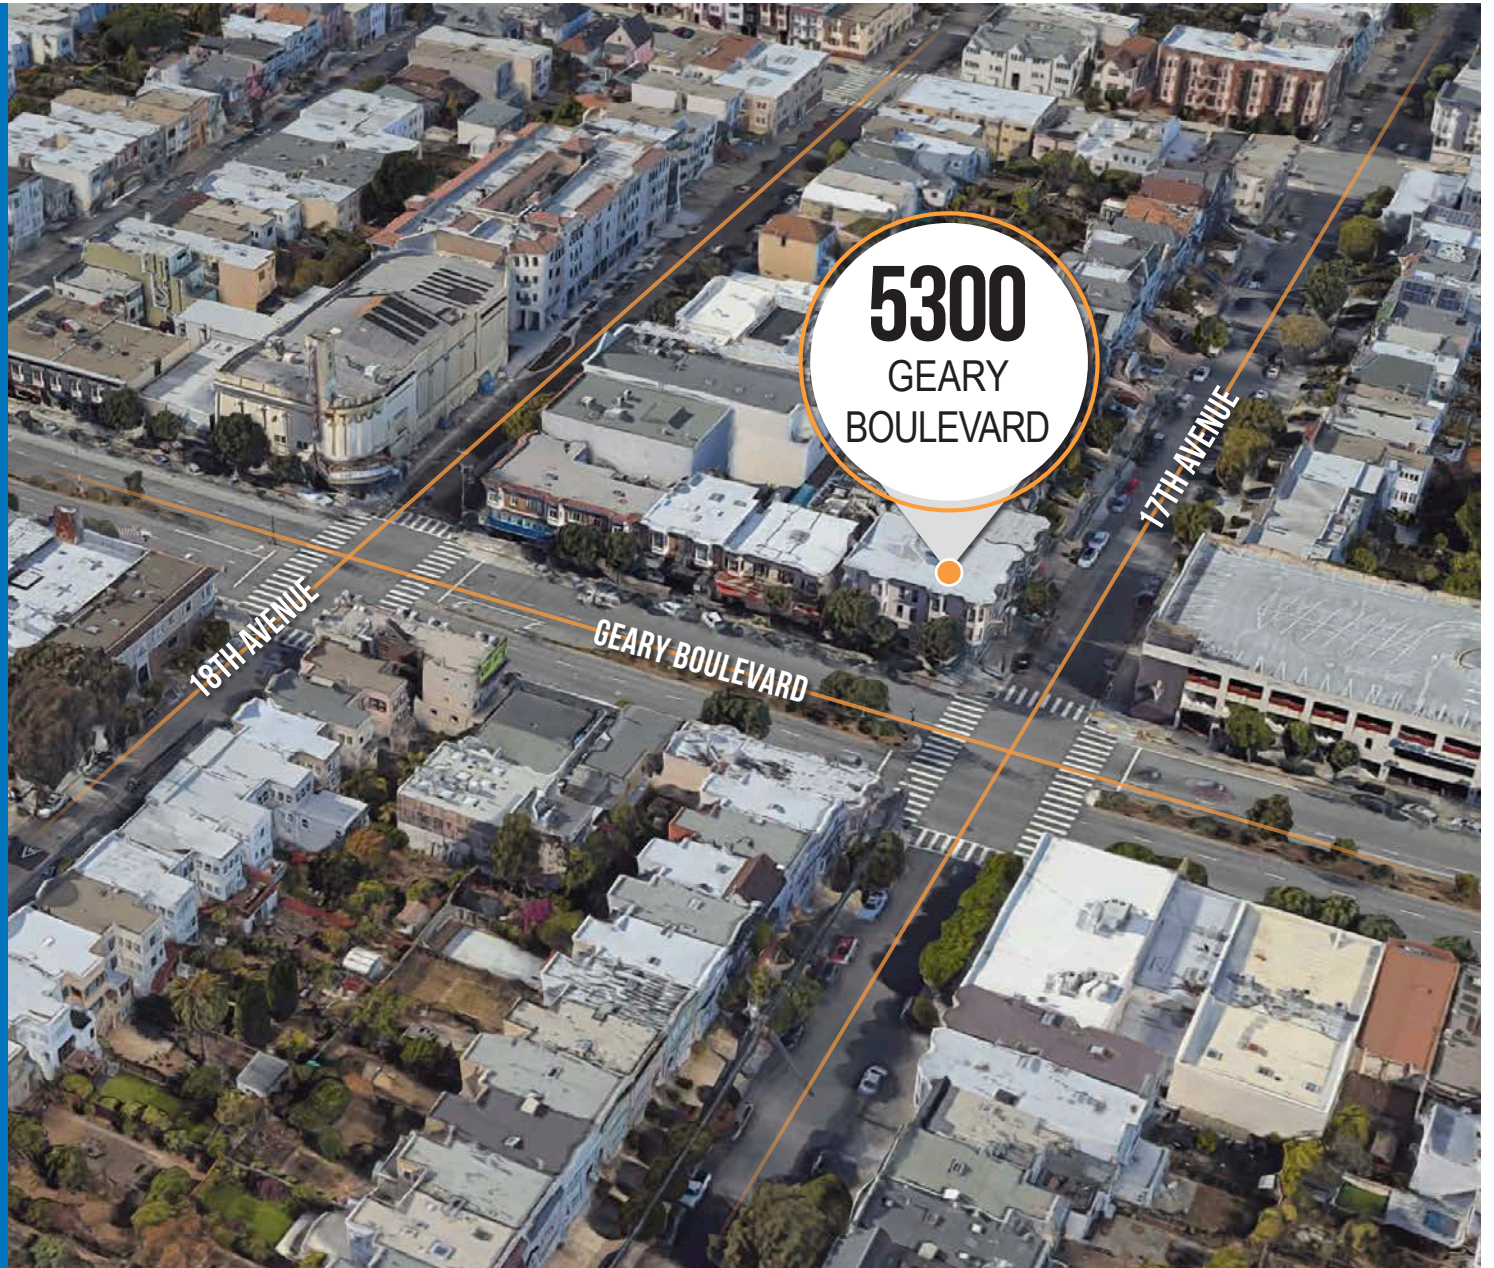

5300 GEARY BOULEVARD

LOCATION OVERVIEW

Desirable Richmond District location, walkable to nearby amenities and to public transportation.

01 MIN to 17th Avenue Muni
12 MIN to Golden Gate Park
17 MIN to Mountain Lake Park

05 MIN to The Presidio
10 MIN to Japantown
18 MIN to Union Square

16 MIN to 101 On-Ramp
19 MIN to 80 On-Ramp
21 MIN to 280 On-Ramp